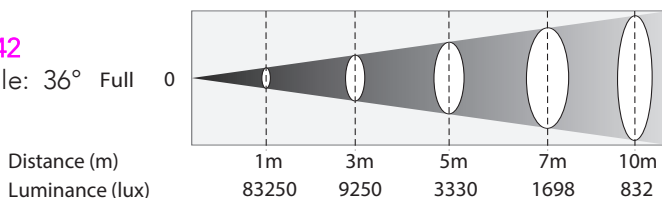

Beam Angle:	19° / 26° / 36° / 50°
Focus:	Manual
Protocol:	DMX 512, RDM, Artnet control
DMX channels:	2 / 3 / 6
Data connections:	5-pin XLR In/Out for DMX
Onboard menu:	OLED Menu
Cooling:	variable speed fan
Material:	Diecast aluminium
Finish:	Matte black
IP rating:	IP20
Dimensions:	528 x 342 x 526 mm
Weight:	7.11KG
Max housing:	54°C

Photometrics

LEDPRO140

Beam Angle: 19° Full 0

LEDPRO141

Beam Angle: 26° Full 0

LEDPRO142

Beam Angle: 36° Full 0

LEDPRO143