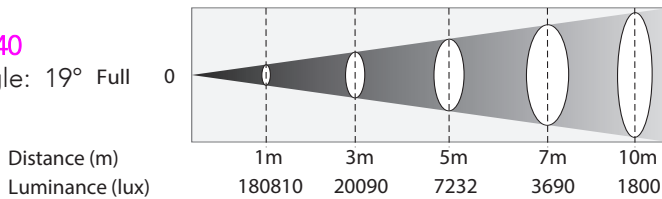

Specifications

Product	LED Profile HP
Lamp Source:	200W COB LEDs
Colour temperature:	3000K
CRI:	93
Dimming:	4 dimming curve modes
Output (lux):	7232 / 5115 / 3330 / 1415 LUX @ 5 meters
Mains:	100-240 VAC, 50/60hz
Consumptions:	205W @ 230V
Power connections:	PowerCon In/Out
Control:	DMX
Built in programs:	Yes
Operating temp:	0°C to 40°C

Beam Angle:	19° / 26° / 36° / 50°
Focus:	Manual
Protocol:	DMX 512, RDM, Artnet control
DMX channels:	2 / 3 / 6
Data connections:	5-pin XLR In/Out for DMX
Onboard menu:	OLED Menu
Cooling:	variable speed fan
Material:	Diecast aluminium
Finish:	Matte black
IP rating:	IP20
Dimensions:	528 x 342 x 526 mm
Weight:	7.11KG
Max housing:	54°C

Photometrics

LEDPRO140

Beam Angle: 19° Full 0