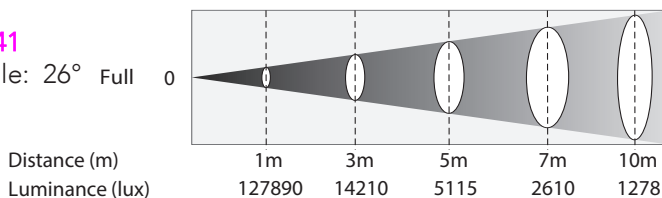

Beam Angle:	19° / 26° / 36° / 50°
Focus:	Manual
Protocol:	DMX 512, RDM, Artnet control
DMX channels:	2 / 3 / 6
Data connections:	5-pin XLR In/Out for DMX
Onboard menu:	OLED Menu
Cooling:	variable speed fan
Material:	Diecast aluminium
Finish:	Matte black
IP rating:	IP20
Dimensions:	528 x 342 x 526 mm
Weight:	7.11KG
Max housing:	54°C

Photometrics

LEDPRO140

Beam Angle: 19° Full 0

LEDPRO141

Beam Angle: 26° Full 0

LEDPRO142

Beam Angle: 36° Full 0

LEDPRO143