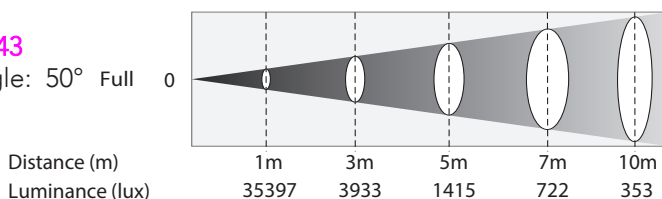

Beam Angle:	19° / 26° / 36° / 50°
Focus:	Manual
Protocol:	DMX 512, RDM, Artnet control
DMX channels:	2 / 3 / 6
Data connections:	5-pin XLR In/Out for DMX
Onboard menu:	OLED Menu
Cooling:	variable speed fan
Material:	Diecast aluminium
Finish:	Matte black
IP rating:	IP20
Dimensions:	528 x 342 x 526 mm
Weight:	7.11KG
Max housing:	54°C

Photometrics

LEDPRO140

Beam Angle: 19° Full 0

LEDPRO141

Beam Angle: 26° Full 0

LEDPRO142

Beam Angle: 36° Full 0

LEDPRO143

Beam Angle: 50° Full 0

Lens tube and Accesories

LEDPRO144

15° - 30° zoom

LEDPRO145

25° - 50° zoom

LEDPRO150

LED Profile HP/FC/VW Diffuser filter